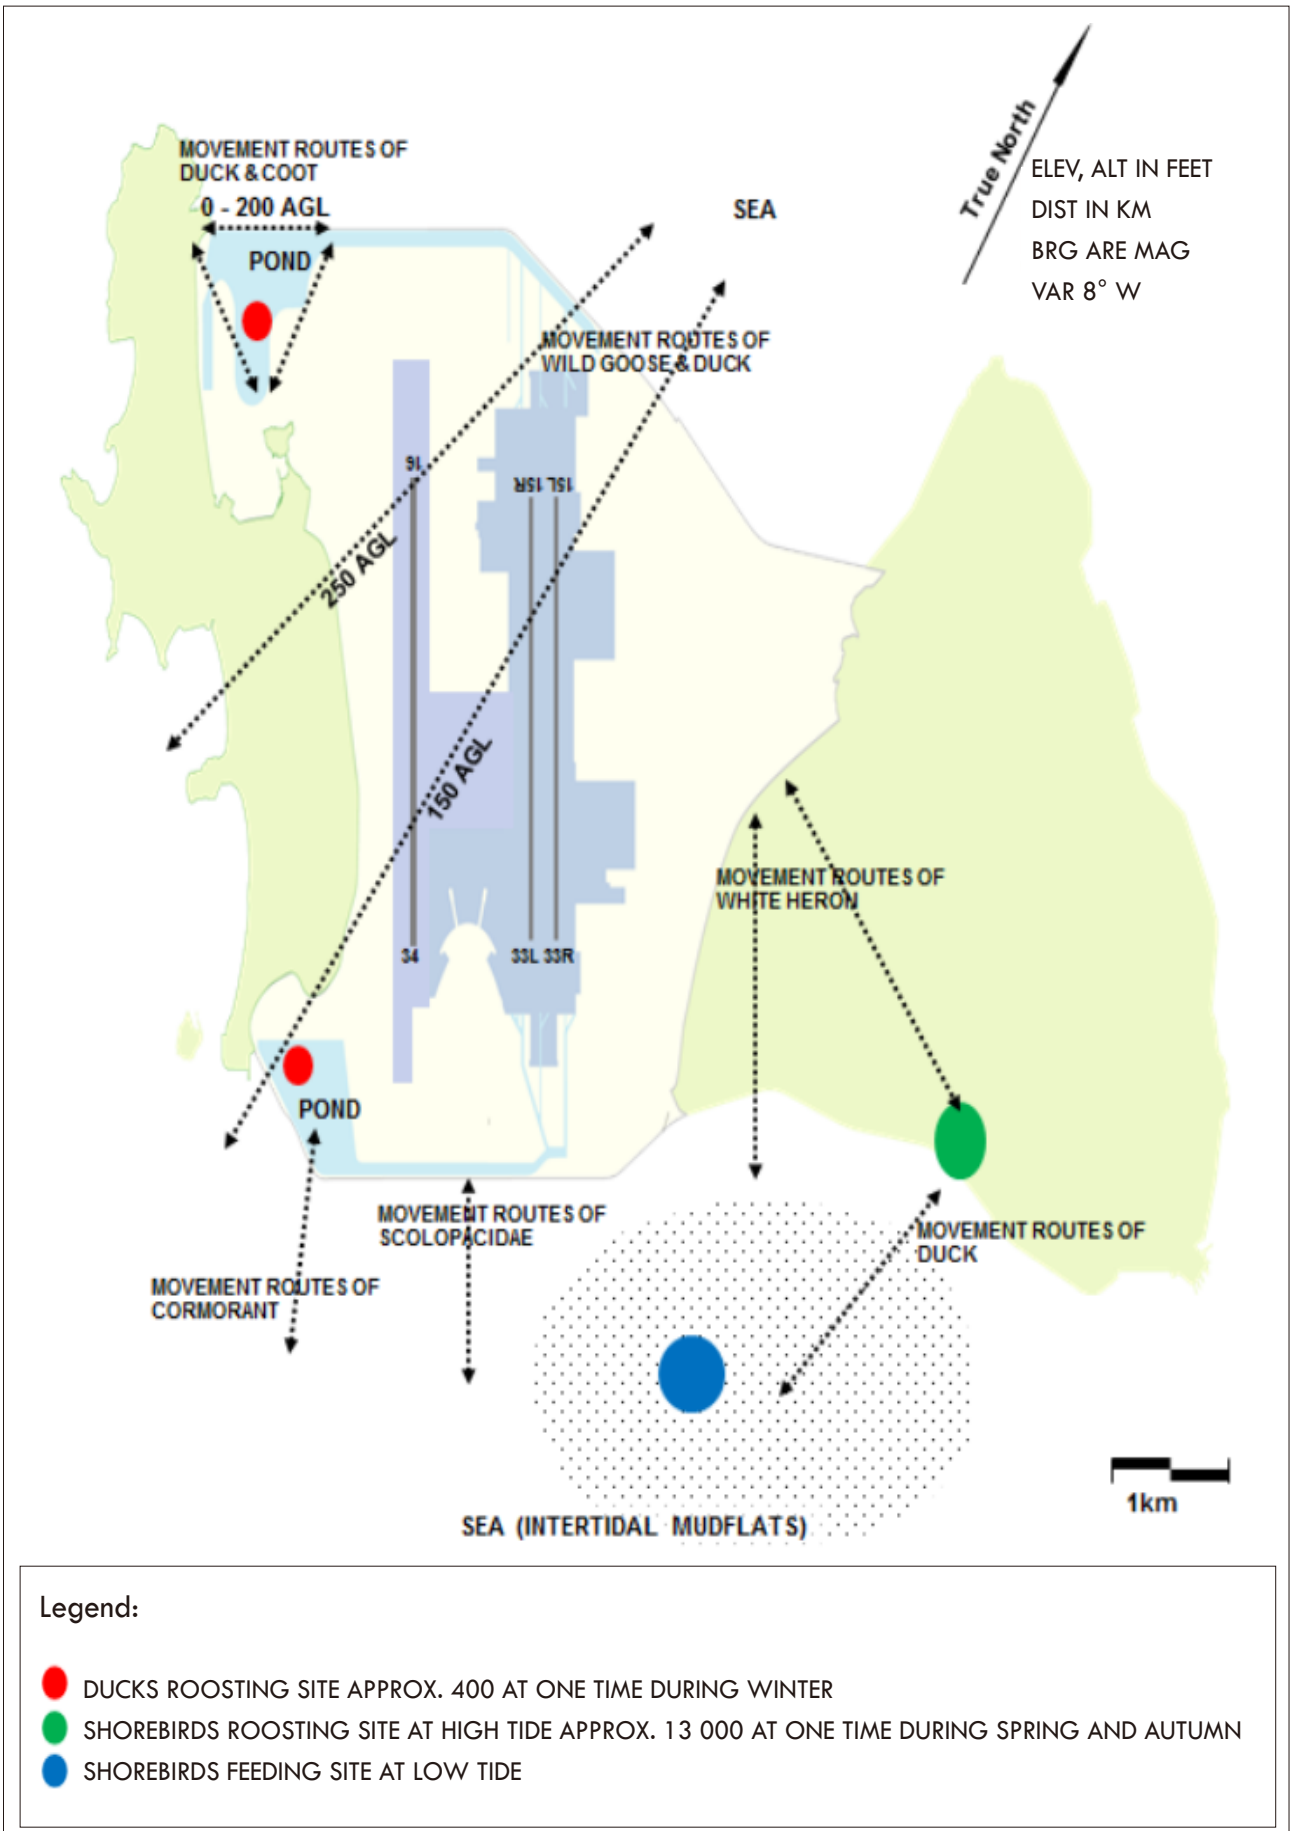

BIRD CONCENTRATION AREAS AND MIGRATION ROUTES

Change : Establishment of the scale and amended unit(NM→KM).

INTENTIONALLY

LEFT

BLANK